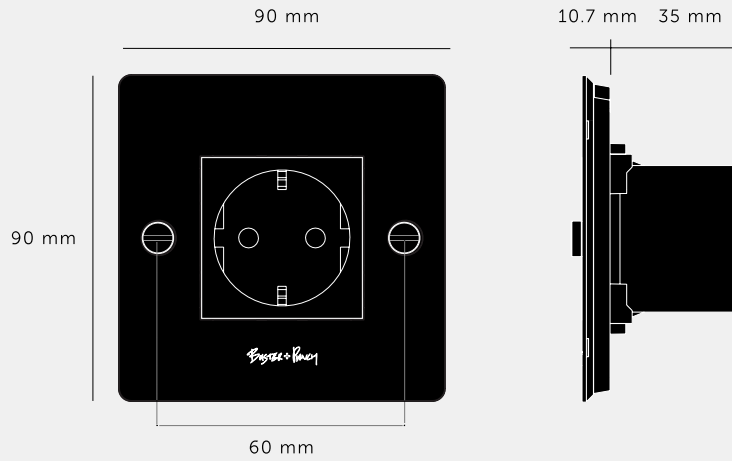

**1G SOCKET /
SCHUKO TYPE F /
LINEAR / WITH**

ACTION: POWER OUTLET

KNURL: LINEAR

RANGE: POWER OUTLETS

A power outlet finished with a solid metal flat plate and our signature coin or Linear torx screws. Available in five different finishes, they can be used in combination with our matching dimmers and toggle switches.

SPECIFICATIONS

Module Code: CSM-021896/ CSM-141904 (1 per unit)

Style: Schuko Socket Type F

Outlet: 250 V ~ / 50-60 Hz / 16A

*Certified for use in UK, Europe and Russia: UKCA / CE / EAC

INCLUDED

1 x Wall Plate

1 x Socket Module

1 x Toggle Detail Kit

FINISH & SKU NUMBERS

sku:	finish:	size:
CSC-024186	● black	1G
CSC-054187	● brass	1G
CSC-454188	● smoked bronze	1G
CSC-074189	● steel	1G
CSC-144190	● white	1G

PLEASE NOTE