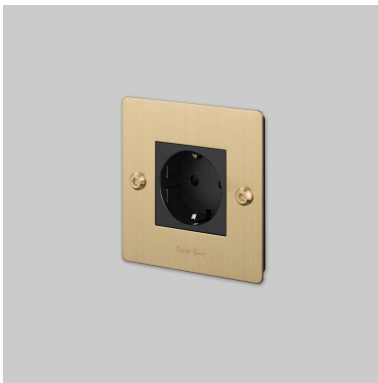

**1G SOCKET /
SCHUKO TYPE F /
LINEAR / WITH**

ACTION: POWER OUTLET

KNURL: LINEAR

RANGE: POWER OUTLETS

A power outlet finished with a solid metal flat plate and our signature coin or Linear torx screws. Available in five different finishes, they can be used in combination with our matching dimmers and toggle switches.

SPECIFICATIONS

Module Code: CSM-021896/ CSM-141904 (1 per unit)

Style: Schuko Socket Type F

Outlet: 250 V ~ / 50-60 Hz / 16A

*Certified for use in UK, Europe and Russia: UKCA / CE / EAC

INCLUDED

1 x Wall Plate

1 x Socket Module

1 x Toggle Detail Kit

FINISH & SKU NUMBERS

sku:	finish:	size:
CSC-024186	● black	1G
CSC-054187	● brass	1G
CSC-454188	● smoked bronze	1G
CSC-074189	● steel	1G
CSC-144190	● white	1G

PLEASE NOTE